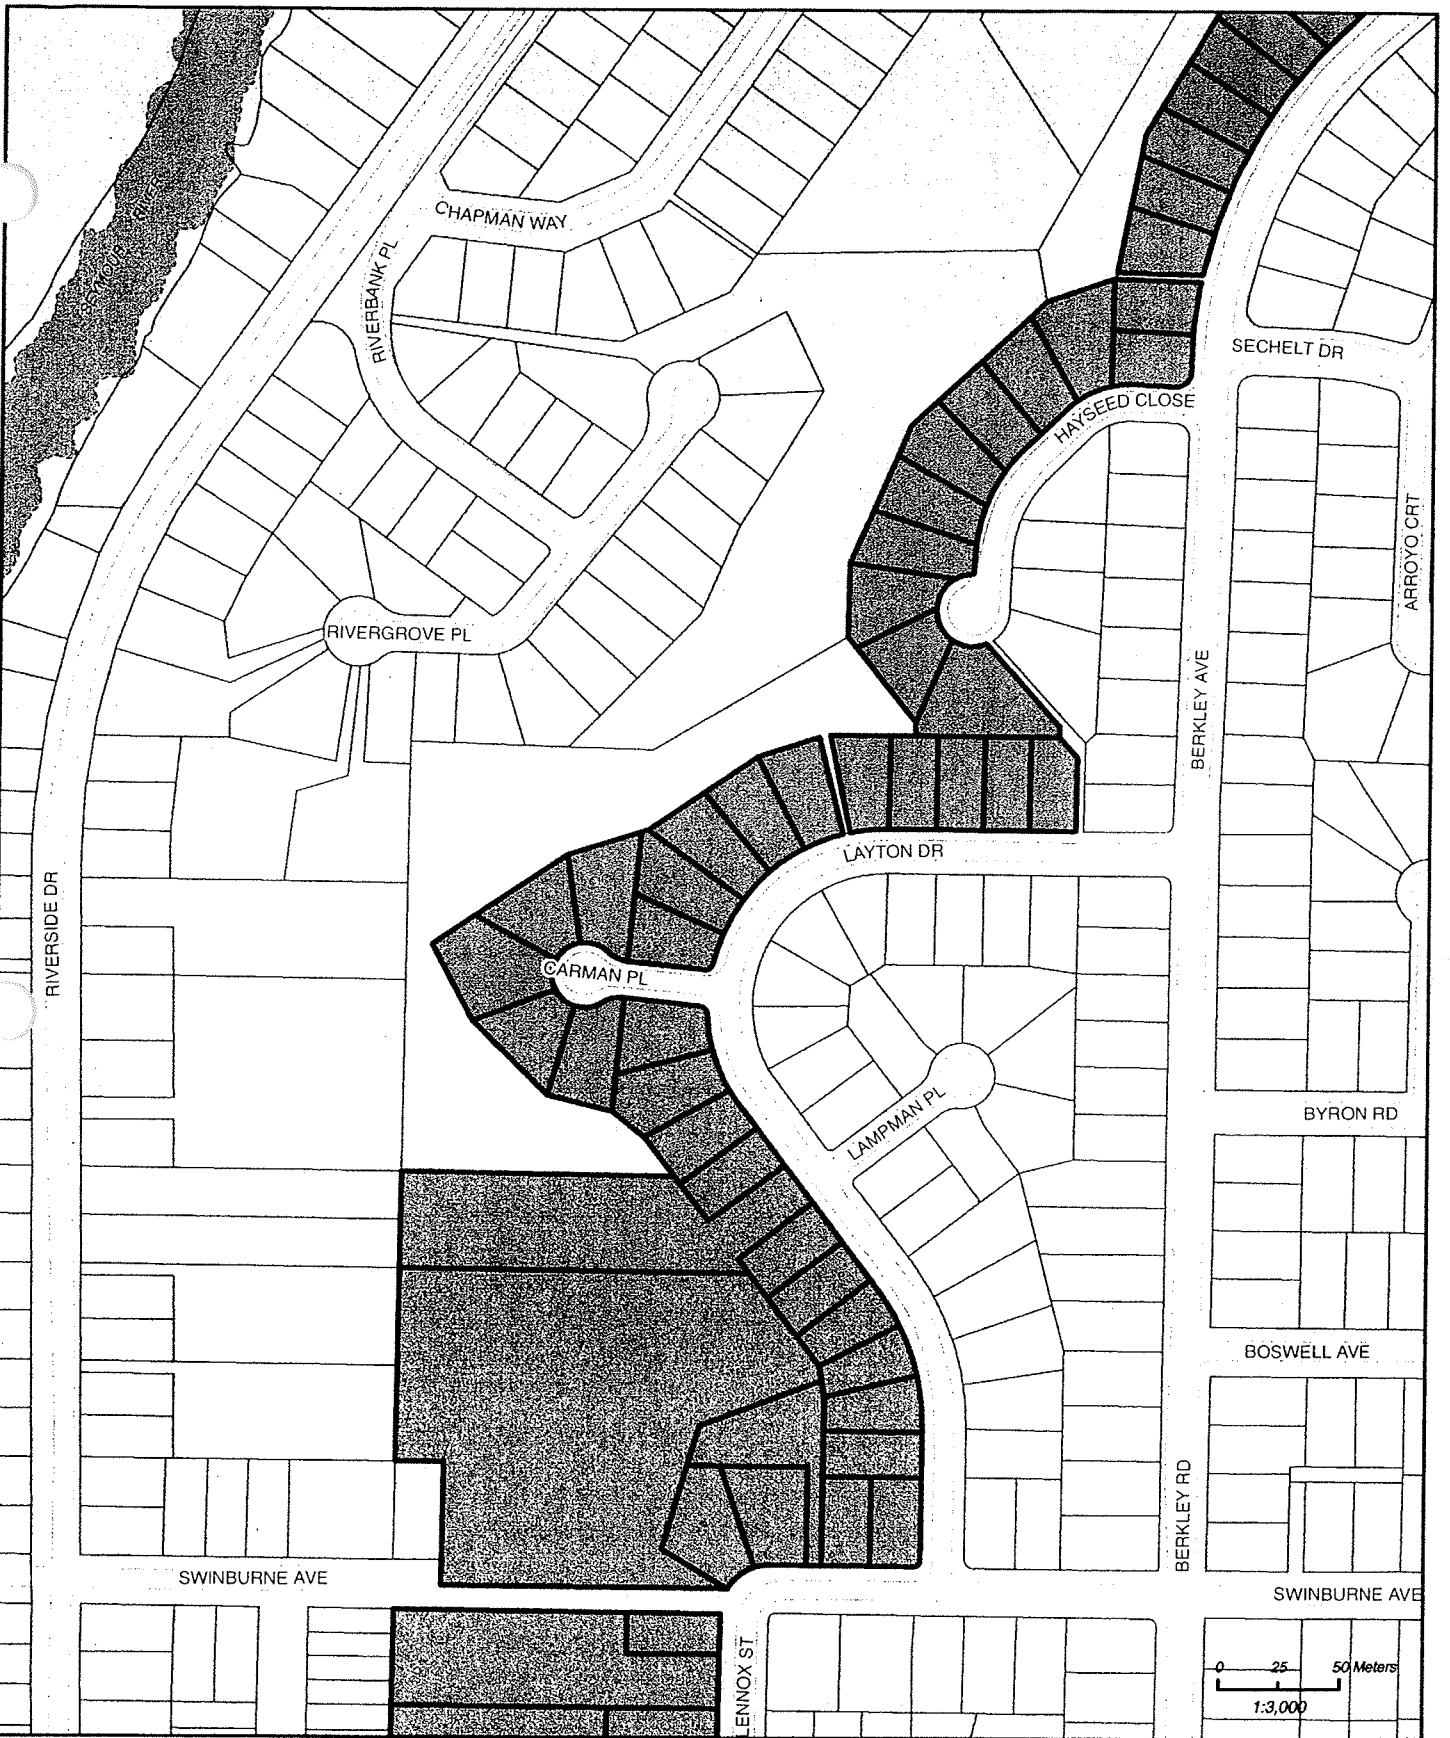

District of
NORTH VANCOUVER
naturally beautiful

GIS DEPARTMENT
GEOGRAPHIC INFORMATION SYSTEMS
604-990-2450 www.geoweb.dnv.org gis@dnv.org

**BLUERIDGE STORM SEWER
INCENTIVE AREA PLAN**